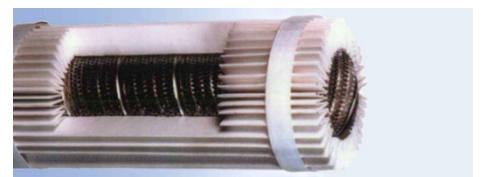

## Pleated Elements

Sefar Filtration produces a wide range of dust collector bags, dust filter socks and dust collector sleeves for most industrial dust collection applications.

#### Pleated Elements

Sefar Filtration proudly represents BWF Envirotec, worldwide leaders in the production of needlefelt filter media for industrial dust removal applications. Dust collector bags are specially made from a comprehensive range of needlefelts, all manufactured with multi-layered fibre construction on a supporting mono- or multifilament scrim. This ensures all fabrics are extremely compact, stable and most importantly, mechanically robust.

By matching fibre/scrim to meet the thermal, physical and chemical requirements of industry, Sefar Filtration are able to offer dust collector bags which are exactly tailored to the technical requirements of particular dust collection applications.